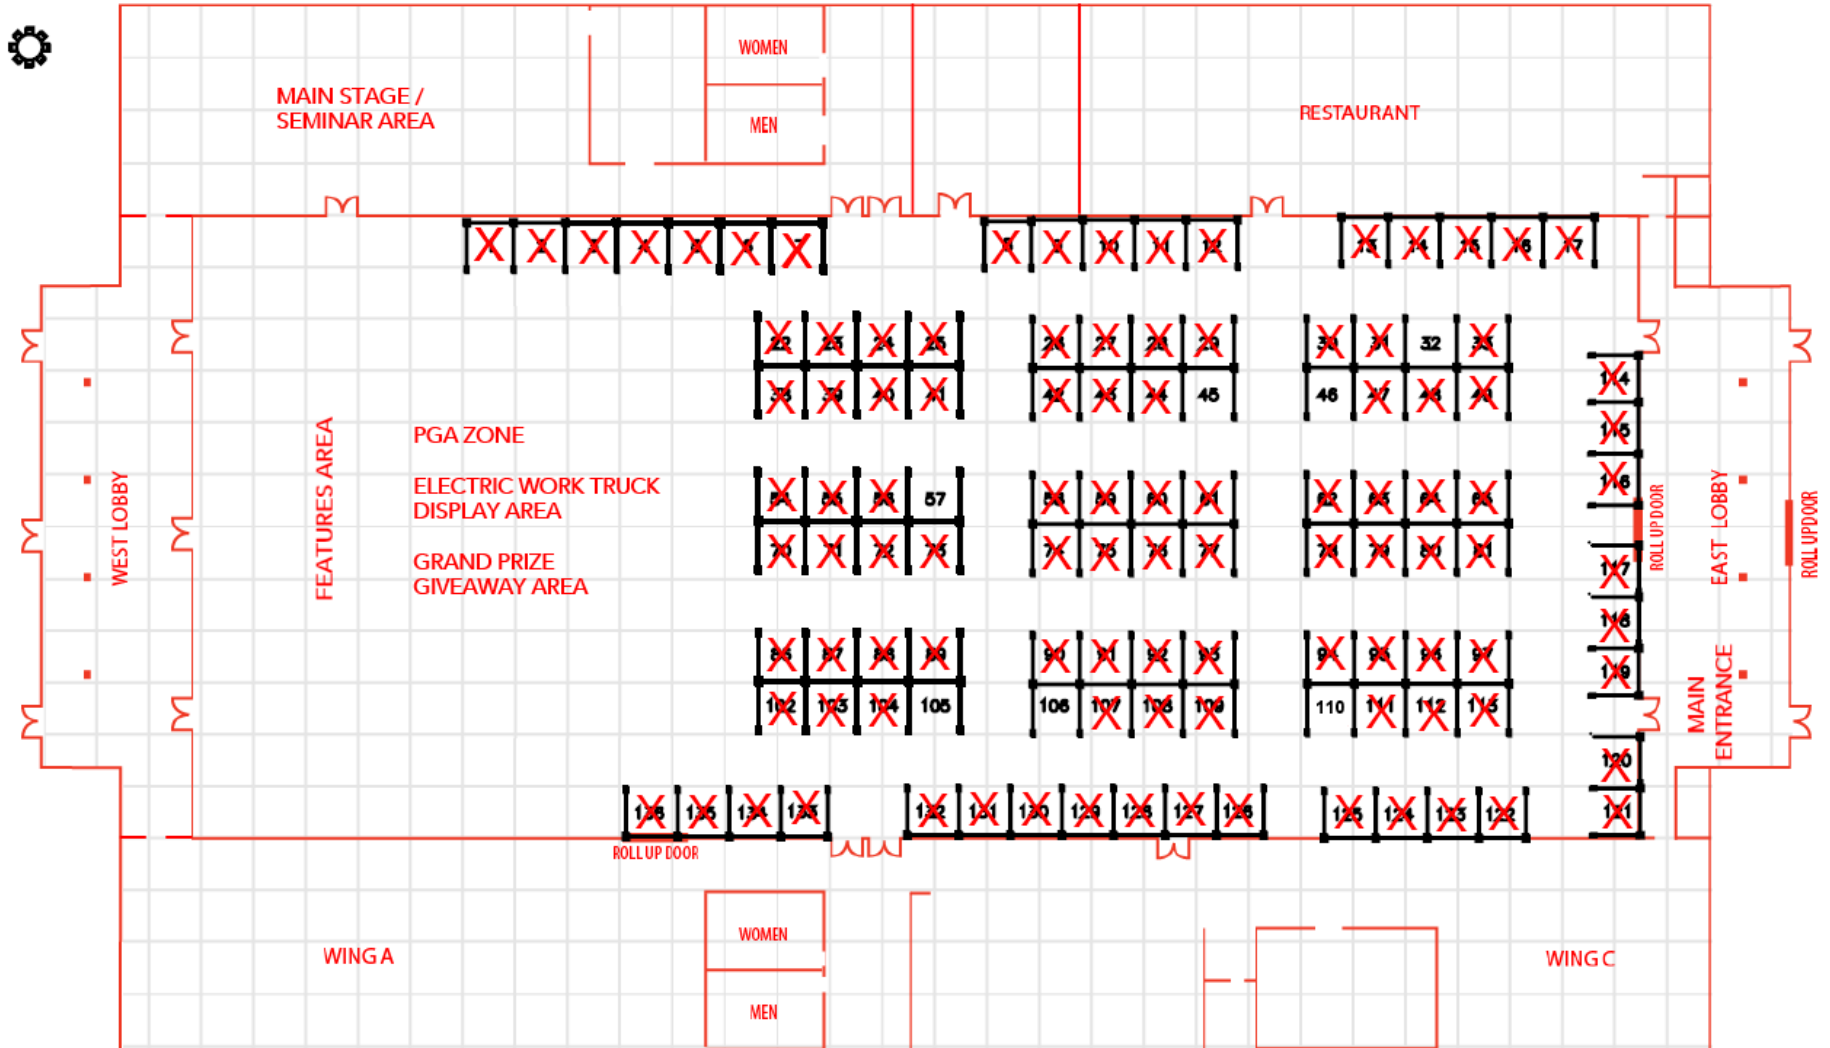

INCOME PROPERTY MANAGEMENT expo

San Mateo, CA - October 30, 2013

Inline 10' x 10' Booths - \$795
 Open Corner 10' x 10' Booths - \$925

Inline 10' x 20' Booths - \$1595
 Open Corners 10' x 20' Booths - \$1695